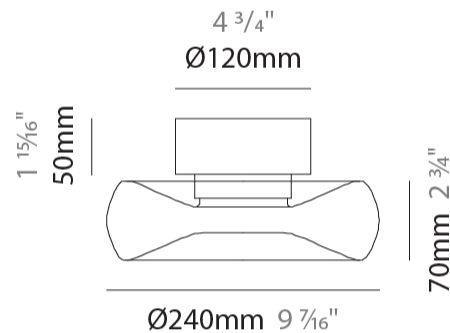

PROJECT	_____
TYPE	_____
SPECIFIER	_____
QUANTITY	_____
DATE	_____

FOLD SURFACE

D142000-

base number	Color Temperature	Finish Options	Finish Options

1. To build a product code in our configurator select the specify button on the base model # product page
2. To build a manual product code on this datasheet choose from the options listed below in blue font and add the suffix to the base model #

GENERAL

Series: Fold
Brand: Cangini & Tucci
Division: Design
Mounting Type: Surface
Mounting Location: Ceiling
Subcategory: Ambient

PHYSICAL

Shape: Abstract
Diameter (mm): 240
Diameter (in): 9 7/16
Height (mm): 120
Height (in): 4 3/4
Light Distribution: Omnidirectional
Weight (kg): 1.135
Weight (lbs): 2.50
Fixture Finish: AMB / GRN / PNK / RUB / SKB / SMK / TOB / TRA
Holder Finish: CHR / BLK
Fixture Material: Glass / Metal
Cable Details: 1500mm Transparent Cable
Upon Request: Black Fabric Cable

ELECTRICAL

Lamp Type: LED
Input Wattage (W): 14
Total Output Wattage (W): 11.7
Dimming: Phase Dimming (120Vac Only)
Driver Included: Yes
Driver Location: Integrated
Driver Type: Constant Current - 120Vac
Driver Class: Class 2
Input Voltage (V): 120 - 277
Constant Current (MA): 350
Upon Request: 0-10Vdc dimming / Non-dimming 120-277Vac

LED

Color Temperature (°K): 2700 / 3000
Nominal Lumen (lm): 1615
CRI: >95 CRI

OPTICAL

RATINGS AND CERTIFICATIONS

Certified By: Certified for North American Standards
IP rating: IP20